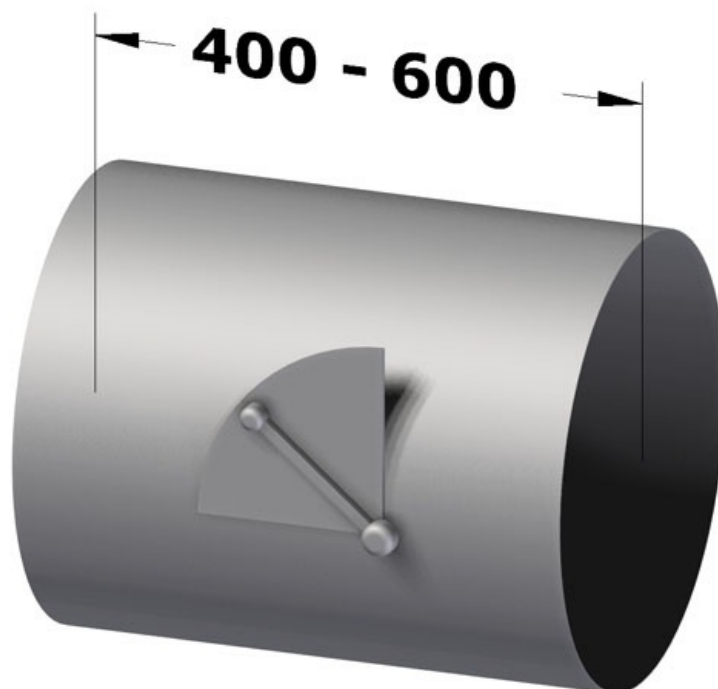

METALTECNICA
Italian catering equipment

Exhaust hood

Round duct with setting shutter diam. 50 ZINC-PLATED - CSRT50LZ

Dimension:

Length: None mm

Depth: None mm

Height: None mm

Weight: None kg

Volume: None mq

Packaging length: None mm

Packaging depth: None mm

Packaging height: None mm

Packaging weight: None kg

Packaging volume: None mq

Options:

Model:
CSRT20LZ - Round duct with setting shutter diam. 20 ZINC-PLATED
CSRT25LZ - Round duct with setting shutter diam. 25 ZINC-PLATED
CSRT30LZ - Round duct with setting shutter diam. 30 ZINC-PLATED
CSRT35LZ - Round duct with setting shutter diam. 35 ZINC-PLATED
CSRT40LZ - Round duct with setting shutter diam. 40 ZINC-PLATED
CSRT45LZ - Round duct with setting shutter diam. 45 ZINC-PLATED
CSRT60LZ - Round duct with setting shutter diam. 60 ZINC-PLATED